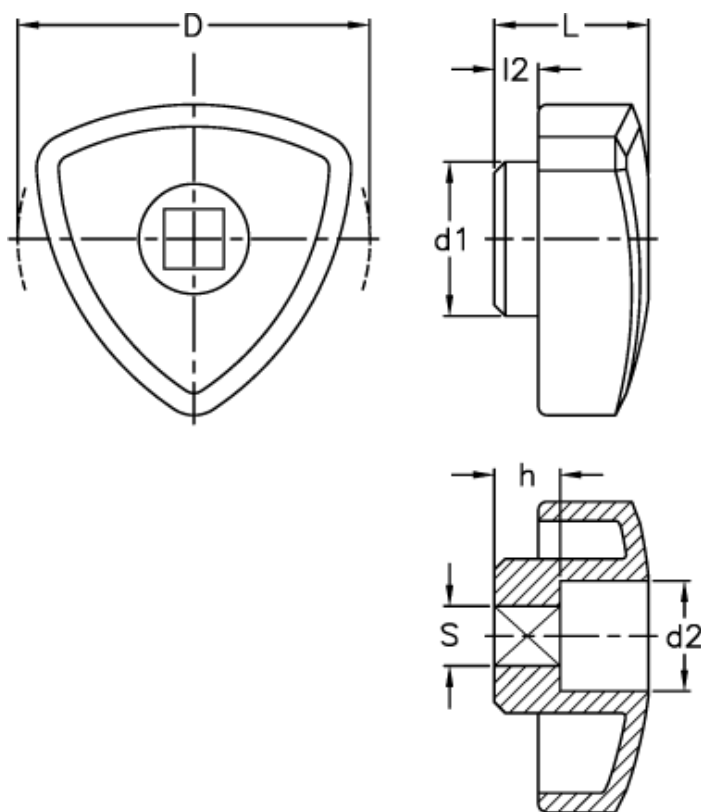

Data Sheet

Article number: 2302083431
Description: E+G Lock knob
VTR.40 N-6x6

Measures

d = 40
d1 = 16
d2 = 12
h = 8
L = 18
l2 = 5
S H9 = 6x6